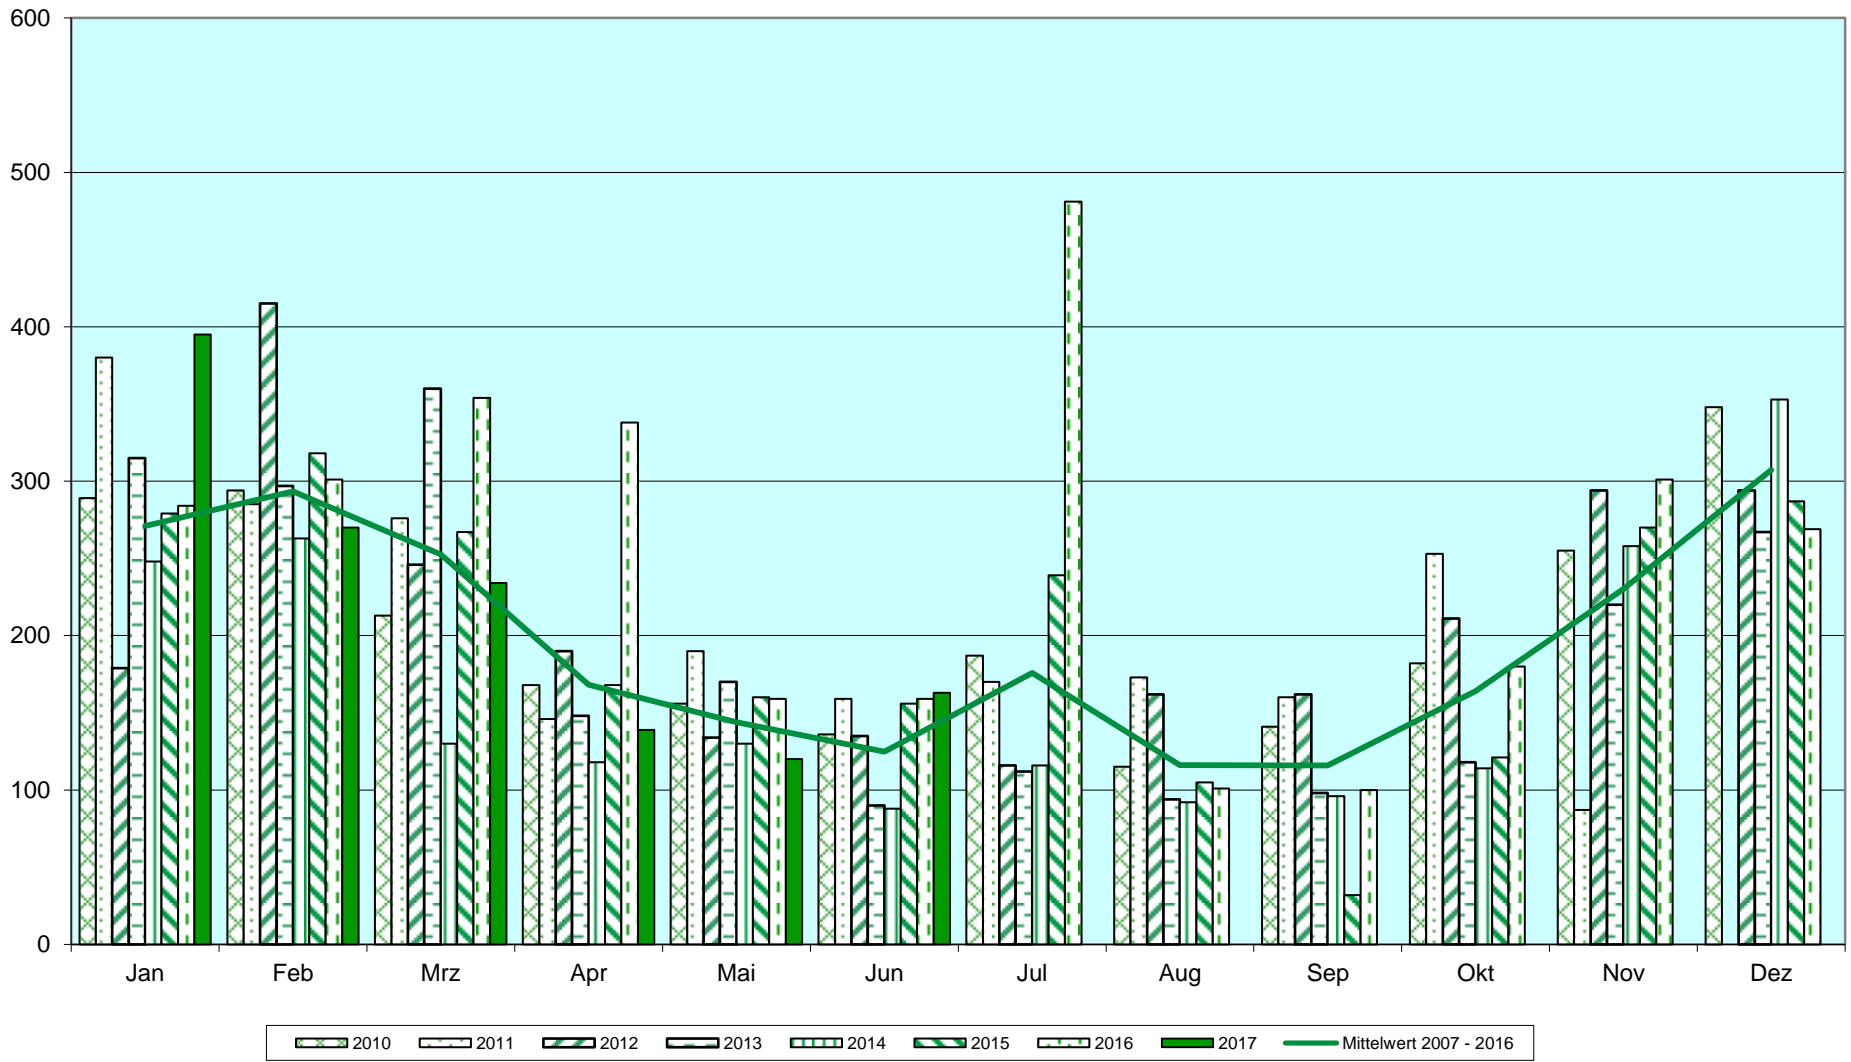

Fernwärme Otto - Kraye - Haus

to