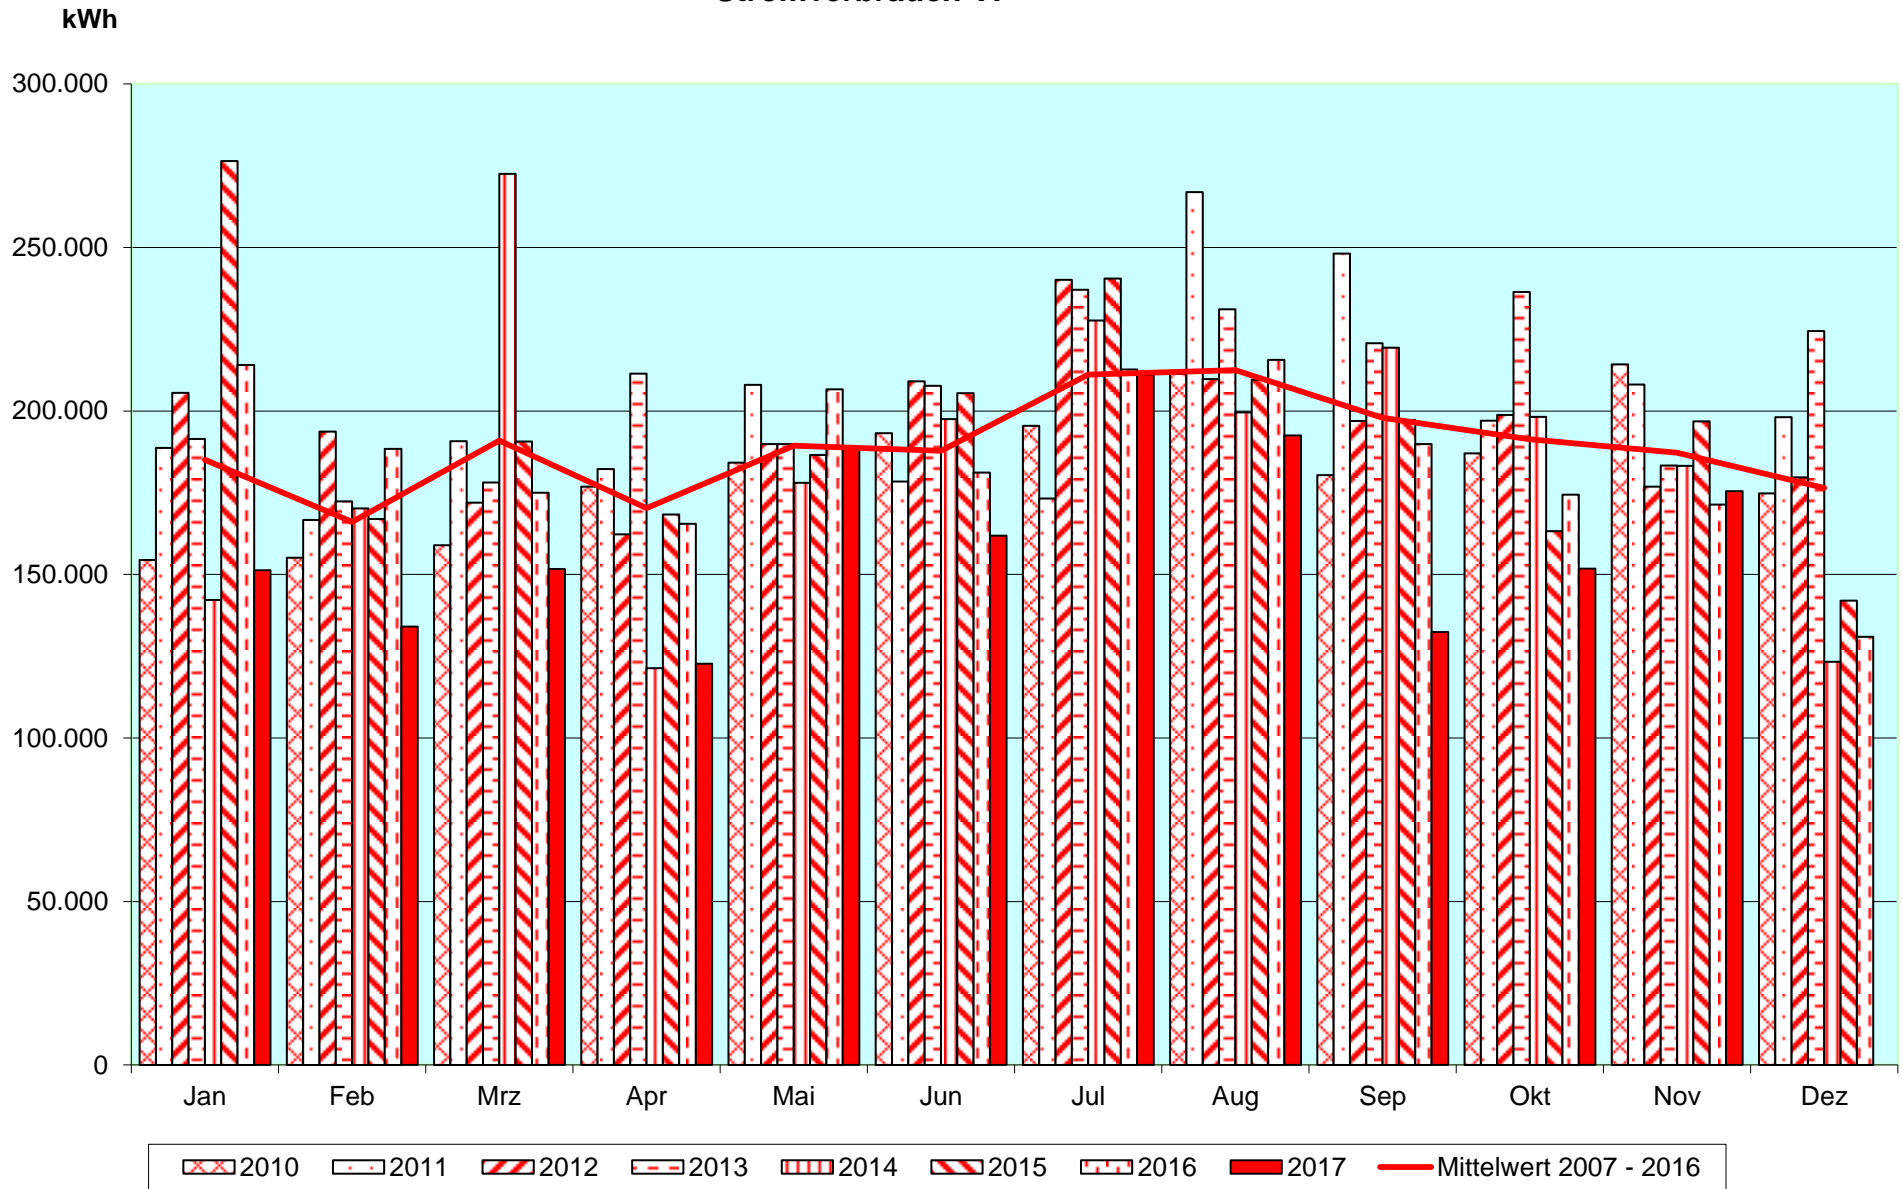

2.149.720	1.007.030	1.142.690	2.149.720
2.240.750	1.059.630	1.181.120	2.240.750
2.235.430	1.075.010	1.160.420	2.235.430
2.358.810	1.096.160	1.262.650	2.358.810

Wärme (nur WT 1+WT 2)

Wärme	Jan	Feb	Mrz	Apr	Mai	Jun	Jul	Aug	Sep	Okt	Nov	Dez
	m³	m³	m³	m³	m³	m³	m³	m³	m³	m³	m³	m³
2003	348,0	307,0	266,0	164,0	82,0	27,0	27,0	27,0	62,0	164,0	246,0	328,0
2004	225,0	264,0	373,0	135,0	85,0	42,0	26,0	13,0	0,0	197,0	314,0	360,0
2005	449,6	396,7	343,8	148,0	95,0	50,0	34,1	34,1	76,8	122,0	538,0	788,0
2006	557,3	491,7	512,0	315,0	108,0	121,0	60,0	80,0	81,0	224,4	336,6	520,0
2007	575,2	419,5	316,0	131,0	136,0	72,2	30,0	77,0	65,4	176,7	357,0	447,0
2008	280,0	298,0	215,0	227,0	66,0	41,0	34,6	91,6	106,9	174,0	261,0	492,0
2009	274,0	373,0	323,0	155,0	79,0	62,0	40,0	18,0	64,0	184,2	276,3	368,4
2010	375,0	379,0	322,0	201,0	160,0	80,0	68,0	68,0	68,0	171,0	351,0	449,0
2011	651,0	192,0	358,0	167,0	148,0	115,0	120,0	153,0	168,0	293,0	450,0	332,0
2012	427,0	553,0	395,0	205,0	218,0	119,0	113,0	87,0	231,0	375,0	364,0	466,0
2013	536,0	494,0	448,0	426,0	244,0	132,0	79,0	154,0	223,0	279,0	380,0	598,0
2014	351,0	410,0	416,0	232,0	236,0	79,0	82,0	223,0	177,0	178,0	431,0	427,0
2015	372,0	427,0	407,0	328,0	248,0	141,0	72,0	56,0	167,0	244,0	382,0	263,0
2016	502,0	458,0	325,0	178,0	7,0	0,0	0,0	61,0	75,0	198,0	267,0	277,0
2017	531,0	373,0	397,0	276,0	212,0	56,0	74,0	64,0	96,0	122,0	323,0	

Gesamt	1. Halbjahr	2. Halbjahr	Summe
m³	m³	m³	m³
2.048	1.194	854	2.048
2.034	1.124	910	2.034
3.076	1.483	1.593	3.076
3.407	2.105	1.302	3.407
2.803	1.650	1.153	2.803
2.287	1.127	1.160	2.287
2.217	1.266	951	2.217
2.692	1.517	1.175	2.692
3.147	1.631	1.516	3.147
3.553	1.917	1.636	3.553
3.993	2.280	1.713	3.993
3.242	1.724	1.518	3.242
3.107	1.923	1.184	3.107
2.348	1.470	878	2.348
2.524	1.845	679	2.524

Quelle: Rechnung

Mittelwert 2004 - 2013	435	386	361	211	134	83	60	78	108	220	363	482
Mittelwert 2005 - 2014	448	401	365	221	149	87	66	99	126	218	374	489
Mittelwert 2006 - 2015	440	404	371	239	164	96	70	101	135	230	359	436
Mittelwert 2007 - 2016	434	400	353	225	154	84	64	99	135	227	352	412

2.921	1.610	1.311	2.921
3.042	1.670	1.372	3.042
3.045	1.714	1.331	3.045
2.939	1.650	1.288	2.939

Wasser

Wasser	Jan	Feb	Mrz	Apr	Mai	Jun	Jul	Aug	Sep	Okt	Nov	Dez
	m³	m³	m³	m³	m³	m³	m³	m³	m³	m³	m³	m³
2003												
2004		820			1.758			2.084			910	
2005		694			1.682			1.847			700	
2006		666			1.844			2.089			1.064	
2007		752			1.673			1.669			882	
2008		970			1.970			1.978			1.000	
2009		482			1.695			2.768			1.122	
2010		1.794			1.794			1.794			1.248	
2011		683			1.652			2.601			1.507	
2012		1.741			1.563			2.131			1.076	
2013		1.226			2.647			4.363			1.943	
2014		1.155			1.851			2.914			1.583	
2015		1.633			3.193			2.701			1.408	
2016		1.095			1.536			861			562	
2017		502			959			1.405				

Gesamt	1. Halbjahr	2. Halbjahr	Summe
m³	m³	m³	m³
0	0	0	0
5.572	2.578	2.994	5.572
4.923	2.376	2.547	4.923
5.663	2.510	3.153	5.663
4.976	2.425	2.551	4.976
5.918	2.940	2.978	5.918
6.067	2.177	3.890	6.067
6.630	3.588	3.042	6.630
6.443	2.335	4.108	6.443
6.511	3.304	3.207	6.511
10.179	3.873	6.306	10.179
7.503	3.006	4.497	7.503
8.935	4.826	4.109	8.935
4.054	2.631	1.423	4.054
2.866	1.461	1.405	2.866

Mittelwert 2004 - 2013	983	1.828	2.332	1.145
Mittelwert 2005 - 2014	1.016	1.837	2.415	1.213
Mittelwert 2006 - 2015	1.110	1.988	2.501	1.283
Mittelwert 2007 - 2016	1.153	1.957	2.378	1.233
	1. Quartal	2. Quartal	3. Quartal	4. Quartal

6.288	2.811	3.478	6.288
6.481	2.853	3.628	6.481
6.883	3.098	3.784	6.883
6.722	3.111	3.611	6.722

Stromverbrauch VF